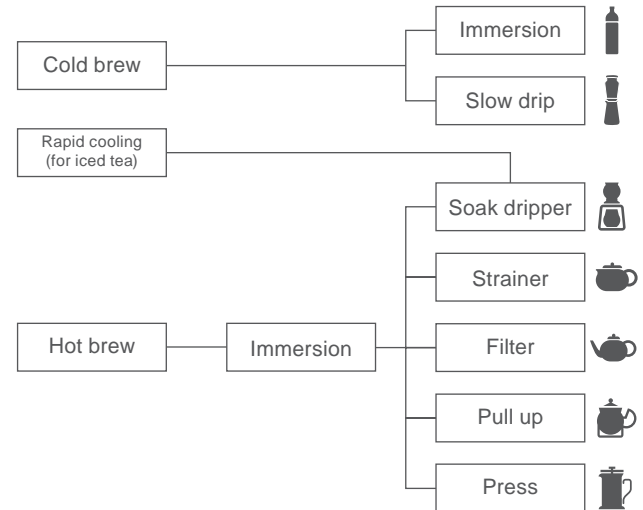

TEA

HARIO

HAND BREWING EQUIPMENT

ACCESSORIES

COLD BREW TEA BOTTLE

SPECIAL FEATURES

1. Filter mesh attaches to silicone spout.
2. Clog-resistant filter.
3. Suitable for any kind of tea.

TASTE

Cold-steeped tea is less bitter with a gentler aftertaste.

HOW TO USE

FIB-30-OG
C/T24 034334
W70 / D68 / H206
top opening diameter 57
practical capacity 300ml

FIB-30-R
034327

FIB-75-OG
C/T24 034426
W87 / D84 / H300
top opening diameter 71
practical capacity 750ml

KAB-120-SPR
037595

KAB-120-SG
037588

TEA DRIPPER

SPECIAL FEATURES

1. Pour tea with the press of a switch.
2. Gradual drip into ice-filled server allows for faster cooling.
3. Server spout is especially contoured to hold ice when pouring.

TASTE

Regular tea pots cause stronger tea to concentrate in the bottom, where it settles. For this reason, the traditional method of serving Japanese tea is to pour a bit into every cup, then pouring into each cup once more. The Tea Dropper pours from the bottom, which allows for an even pour in one step.