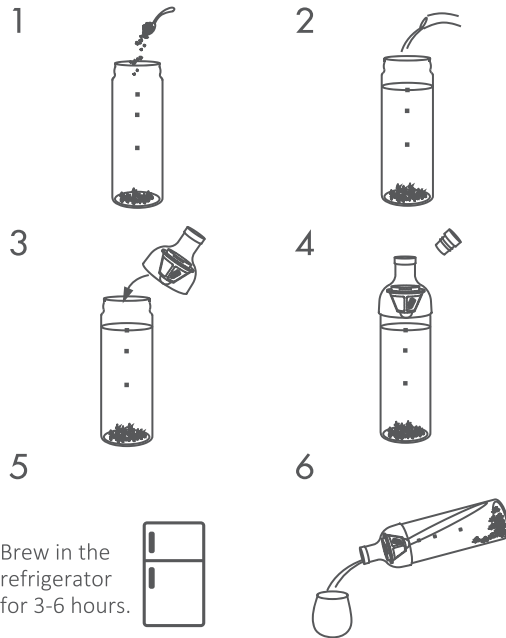

TEA

HARIO

HAND BREWING EQUIPMENT

ACCESSORIES

COLD BREW TEA BOTTLE

SPECIAL FEATURES

1. Filter mesh attaches to silicone spout.
2. Clog-resistant filter.
3. Suitable for any kind of tea.

TASTE

Cold-steeped tea is less bitter with a gentler aftertaste.

HOW TO USE

FIB-30-OG
C/T24 034334
W70 / D68 / H206
top opening diameter 57
practical capacity 300ml

FIB-30-R
034327

FIB-75-OG
C/T24 034426
W87 / D84 / H300
top opening diameter 71
practical capacity 750ml

KAB-120-SPR
037595

KAB-120-SG
037588

TEA DRIPPER

SPECIAL FEATURES

1. Pour tea with the press of a switch.
2. Gradual drip into ice-filled server allows for faster cooling.
3. Server spout is especially contoured to hold ice when pouring.